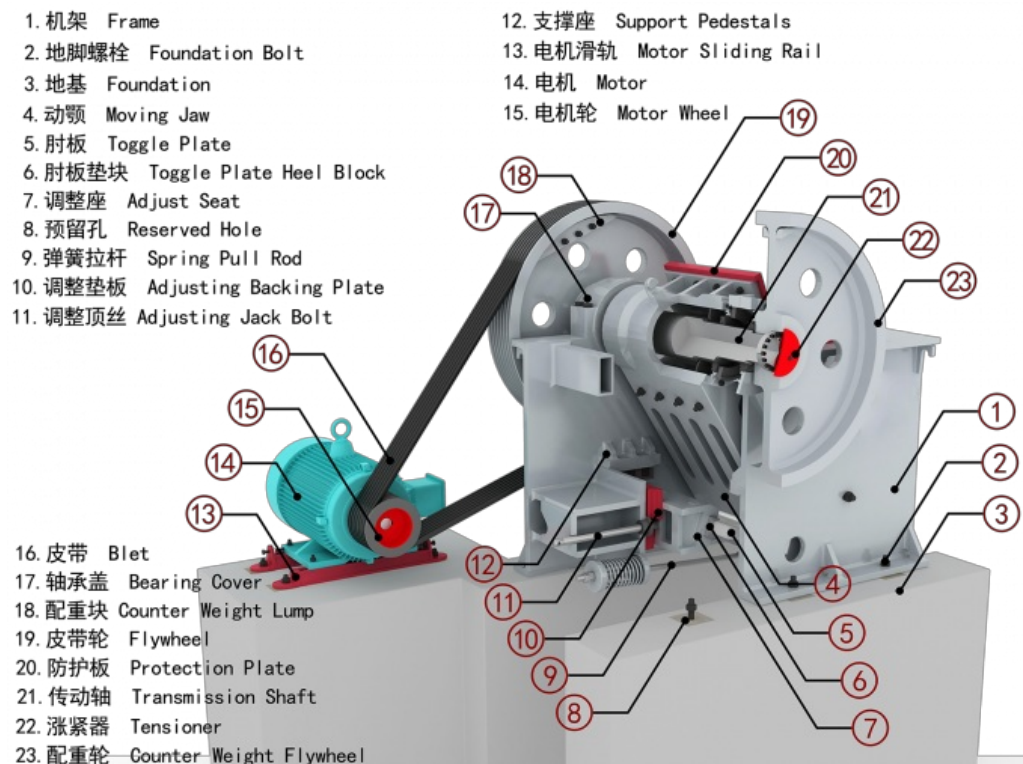

Spare Parts

How To Work

The working principle of the jaw crushers is very simple. Powered by a diesel or gas motor, the jaw crusher brakes materials in a crushing chamber. The materials are pushed inside the chamber from the top opening and when crushed they are released through the bottom opening.

Processing Material: Granite, Basalt, Quartz, Gold Ore, Copper Ore, Iron Ore, River Pebbles, Marble.etc